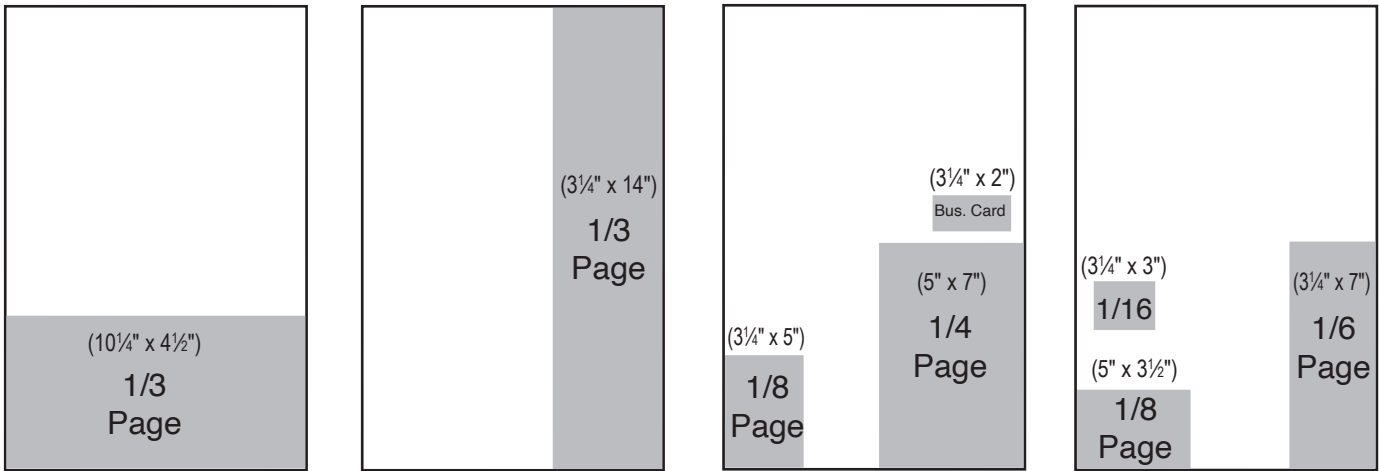

# Advertising Rate Card: 2022

Advertising rates are based on a 6 column (10 1/4") x 196 lines (14") tabloid page.

Rate reductions are based on frequency: one month, 3 months, 6 months and 12 months.

AD SIZE	FREQUENCY			
	1x	3x	6x	12x
Full Page	995./month	960./month	920./month	905./month
2/3 Page	775.	695.	650.	625.
1/2 Page	525.	475.	460.	450.
1/3 Page	395.	375.	350.	325.
1/4 Page	310.	295.	275.	265.
1/6 Page	205.	195.	180.	175.
1/8 Page	150.	147.	145.	140.
1/16 Page	95.	90.	85.	80.
Business Card	88.	85.	83.	80.
Ag. Business Directory	<b>Must be booked for 12 months</b>			70.

Color Charges: Spot Colour \$50., Process Colour \$195.  
Prepayment discount: Subtract 10% from rates shown above.

8 Luella Blvd., Minesing ON L9X 0W7

**Phone: 705-722-0138**

Serving the Agricultural communities of Simcoe and Dufferin Counties and the Regions of York, Peel and Muskoka