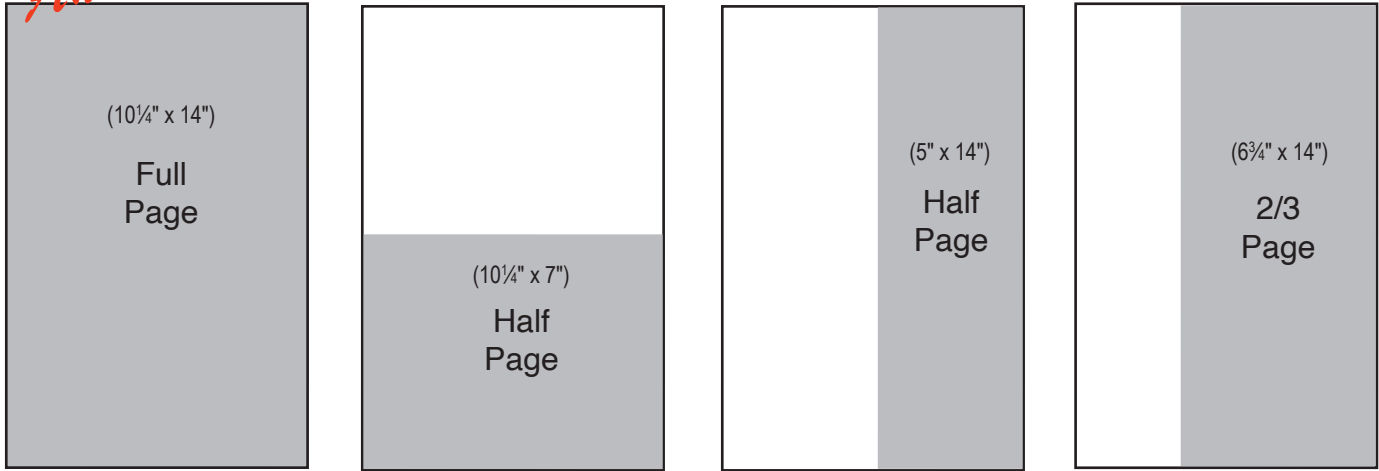

# Advertising Rate Card: 2022

Advertising rates are based on a 6 column (10 1/4") x 196 lines (14") tabloid page.

Rate reductions are based on frequency: one month, 3 months, 6 months and 12 months.

AD SIZE	FREQUENCY			
	1x	3x	6x	12x
Full Page	995./month	960./month	920./month	905./month
2/3 Page	775.	695.	650.	625.
1/2 Page	525.	475.	460.	450.
1/3 Page	395.	375.	350.	325.
1/4 Page	310.	295.	275.	265.
1/6 Page	205.	195.	180.	175.
1/8 Page	150.	147.	145.	140.
1/16 Page	95.	90.	85.	80.
Business Card	88.	85.	83.	80.
Ag. Business Directory	<b>Must be booked for 12 months</b>			70.

Color Charges: Spot Colour \$50., Process Colour \$195.  
Prepayment discount: Subtract 10% from rates shown above.

8 Luella Blvd., Minesing ON L9X 0W7

**Phone: 705-722-0138**

Serving the Agricultural communities of Simcoe and Dufferin Counties and the Regions of York, Peel and Muskoka