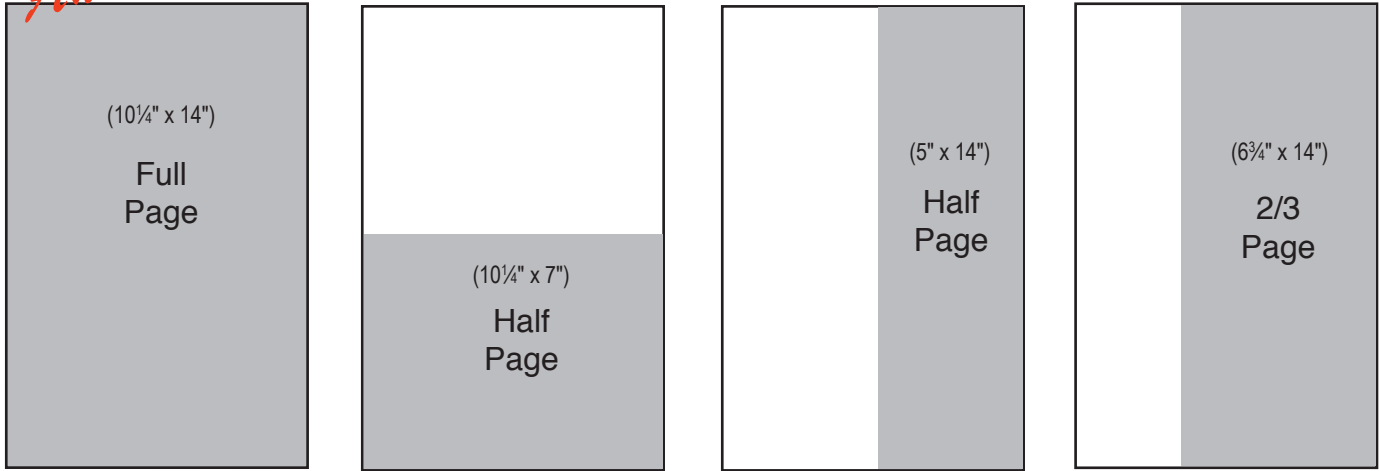

# Advertising Rate Card: 2021

Advertising rates are based on a 6 column (10 1/4") x 196 lines (14") tabloid page.

Rate reductions are based on frequency: one month, 3 months, 6 months and 12 months.

AD SIZE	FREQUENCY			
	1x	3x	6x	12x
Full Page	995./month	960./month	920./month	905./month
2/3 Page	775.	695.	650.	625.
1/2 Page	525.	475.	460.	450.
1/3 Page	395.	375.	350.	325.
1/4 Page	310.	295.	275.	265.
1/6 Page	205.	195.	180.	175.
1/8 Page	150.	147.	145.	140.
1/16 Page	95.	90.	85.	80.
Business Card	88.	85.	83.	80.
Ag. Business Directory	<b>Must be booked for 12 months</b>			70.

Color Charges: Spot Colour \$50., Process Colour \$195.  
Prepayment discount: Subtract 10% from rates shown above.

8 Luella Blvd., Minesing ON L9X 0W7

**Phone: 705-722-0138**

Serving the Agricultural communities of Simcoe and Dufferin Counties and the Regions of York, Peel and Muskoka