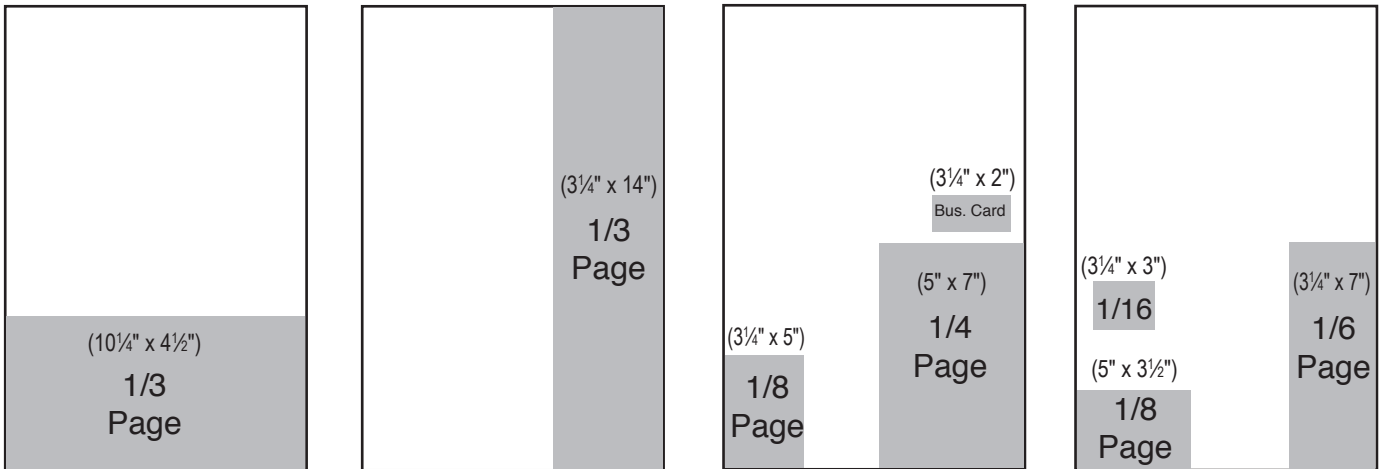

# Advertising Rate Card: 2021

Advertising rates are based on a 6 column (10 1/4") x 196 lines (14") tabloid page.

Rate reductions are based on frequency: one month, 3 months, 6 months and 12 months.

AD SIZE	FREQUENCY			
	1x	3x	6x	12x
Full Page	995./month	960./month	920./month	905./month
2/3 Page	775.	695.	650.	625.
1/2 Page	525.	475.	460.	450.
1/3 Page	395.	375.	350.	325.
1/4 Page	310.	295.	275.	265.
1/6 Page	205.	195.	180.	175.
1/8 Page	150.	147.	145.	140.
1/16 Page	95.	90.	85.	80.
Business Card	88.	85.	83.	80.
Ag. Business Directory	<b>Must be booked for 12 months</b>			70.

Color Charges: Spot Colour \$50., Process Colour \$195.  
Prepayment discount: Subtract 10% from rates shown above.

8 Luella Blvd., Minesing ON L9X 0W7

**Phone: 705-722-0138**

Serving the Agricultural communities of Simcoe and Dufferin Counties and the Regions of York, Peel and Muskoka